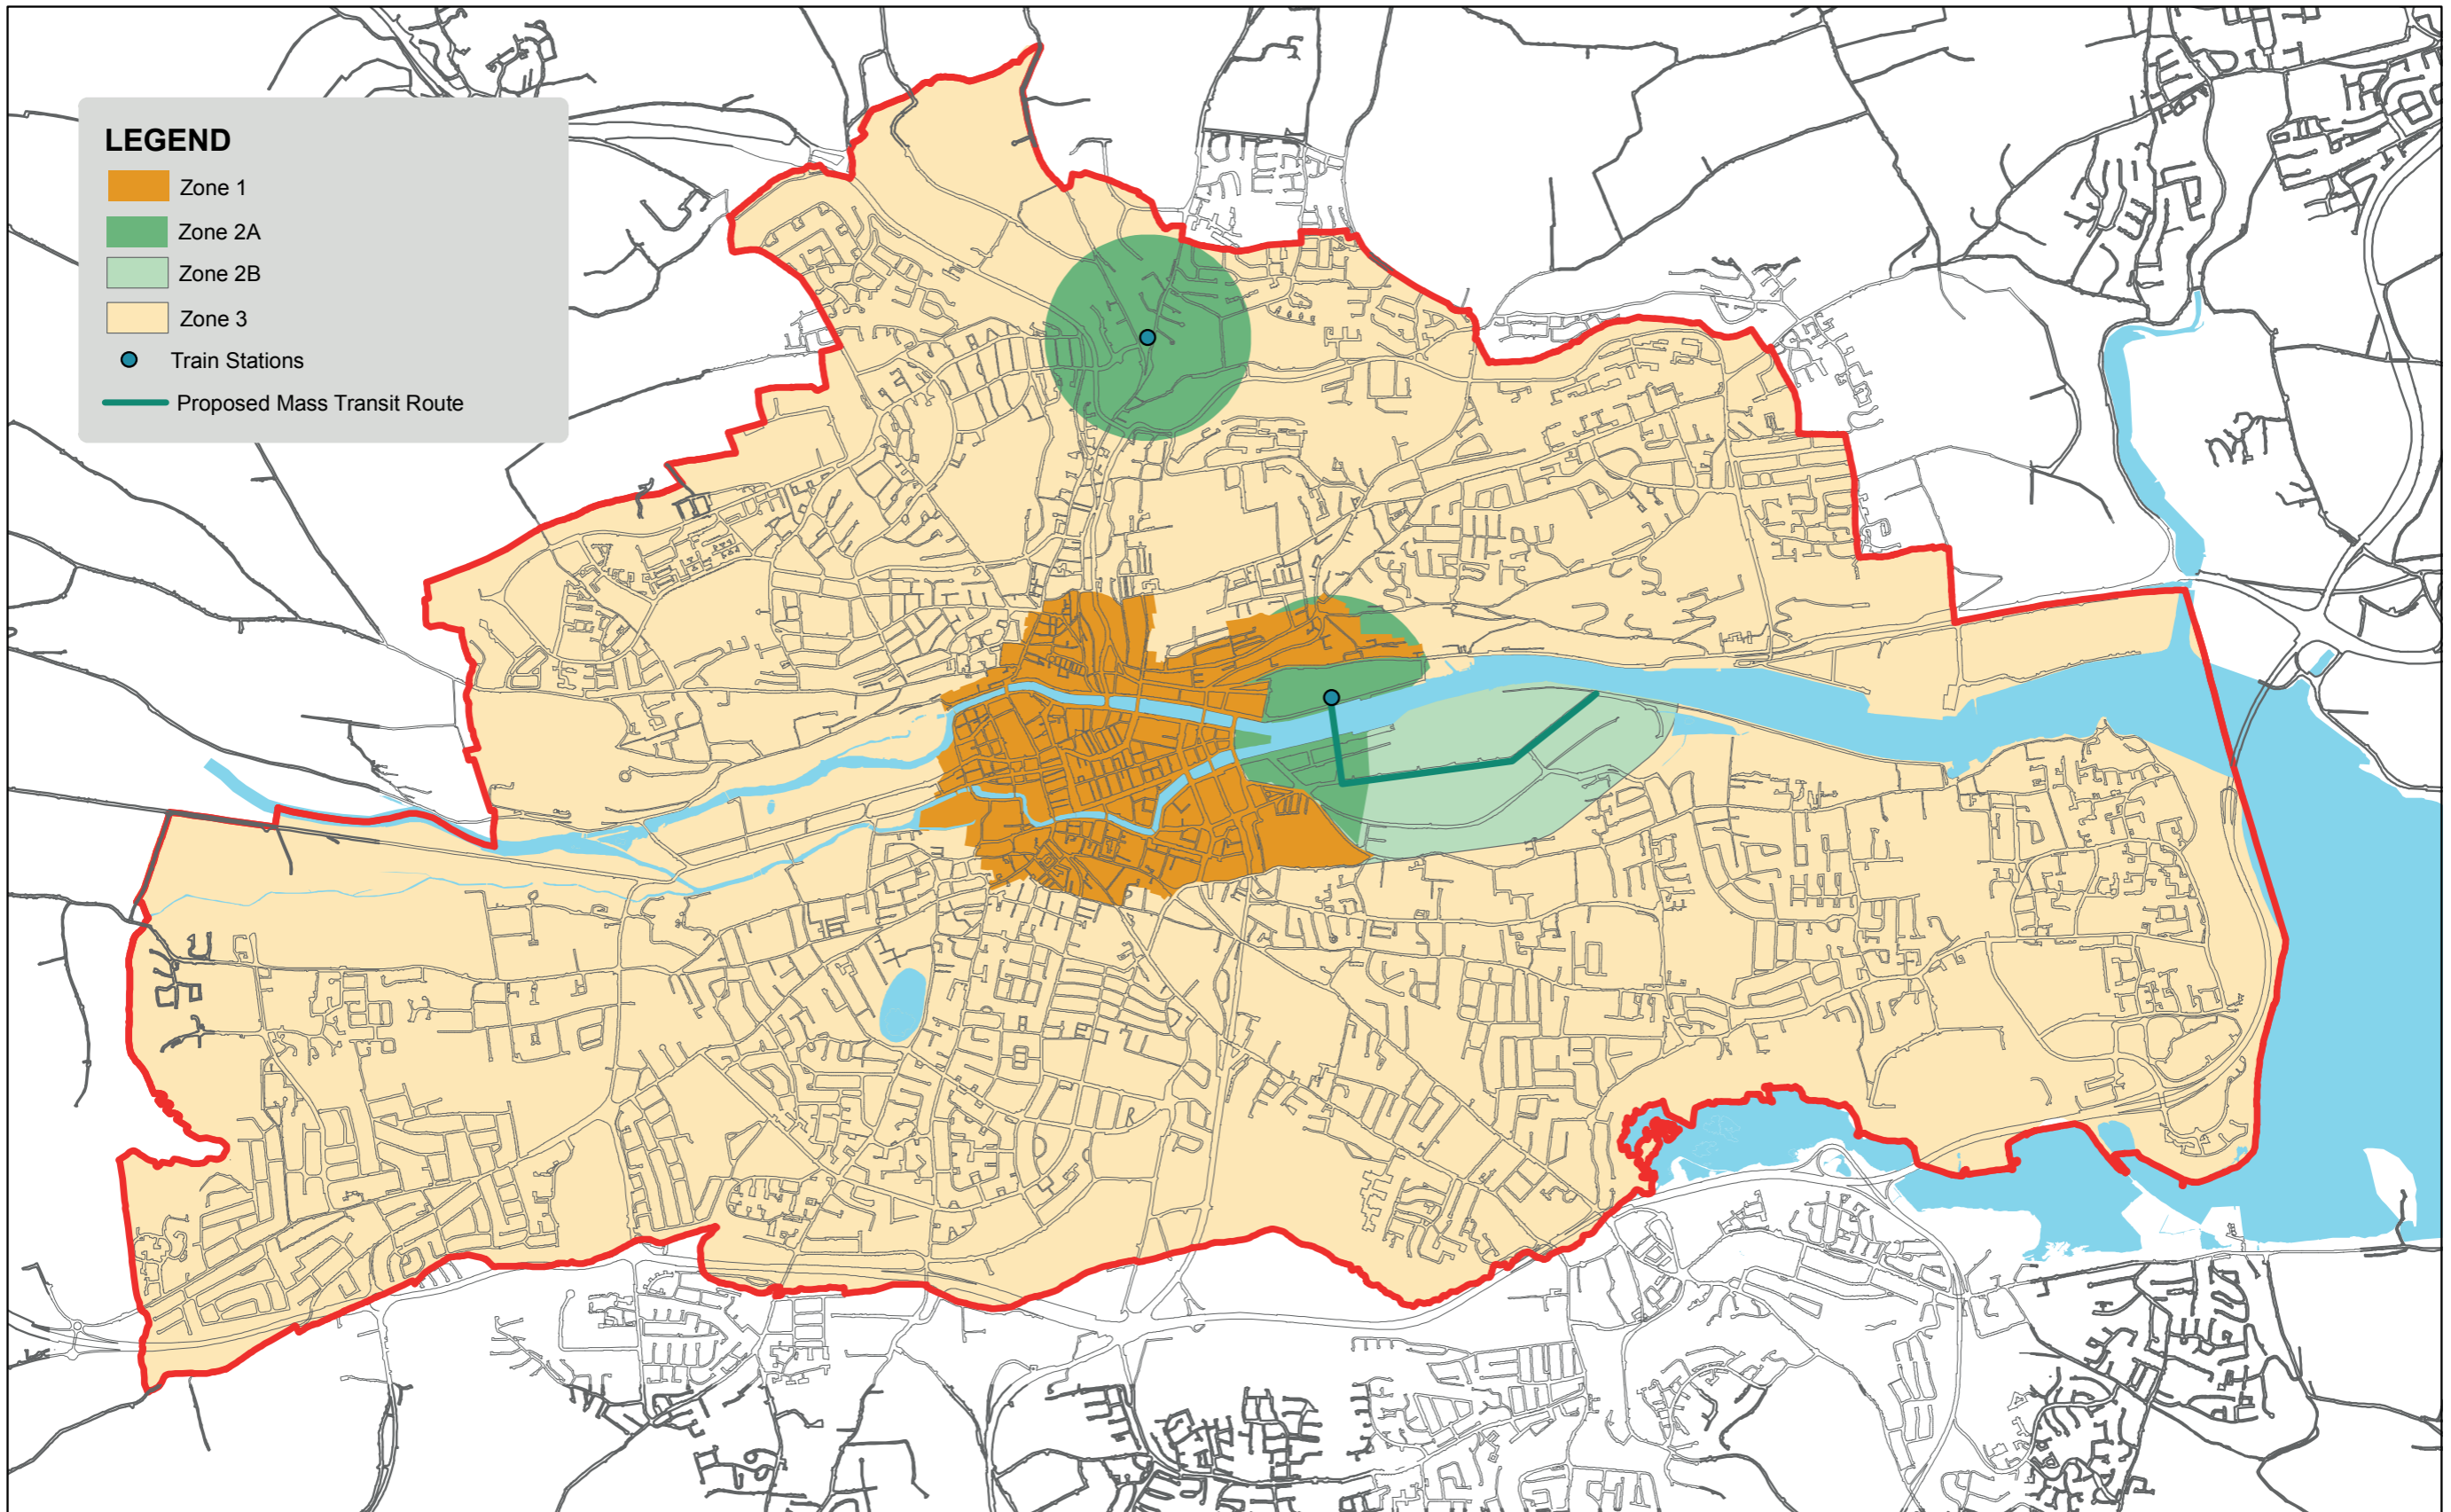

© Ordnance Survey of Ireland. All rights Reserved.

Zoomable map available on our website: www.corkcitydevelopmentplan.ie